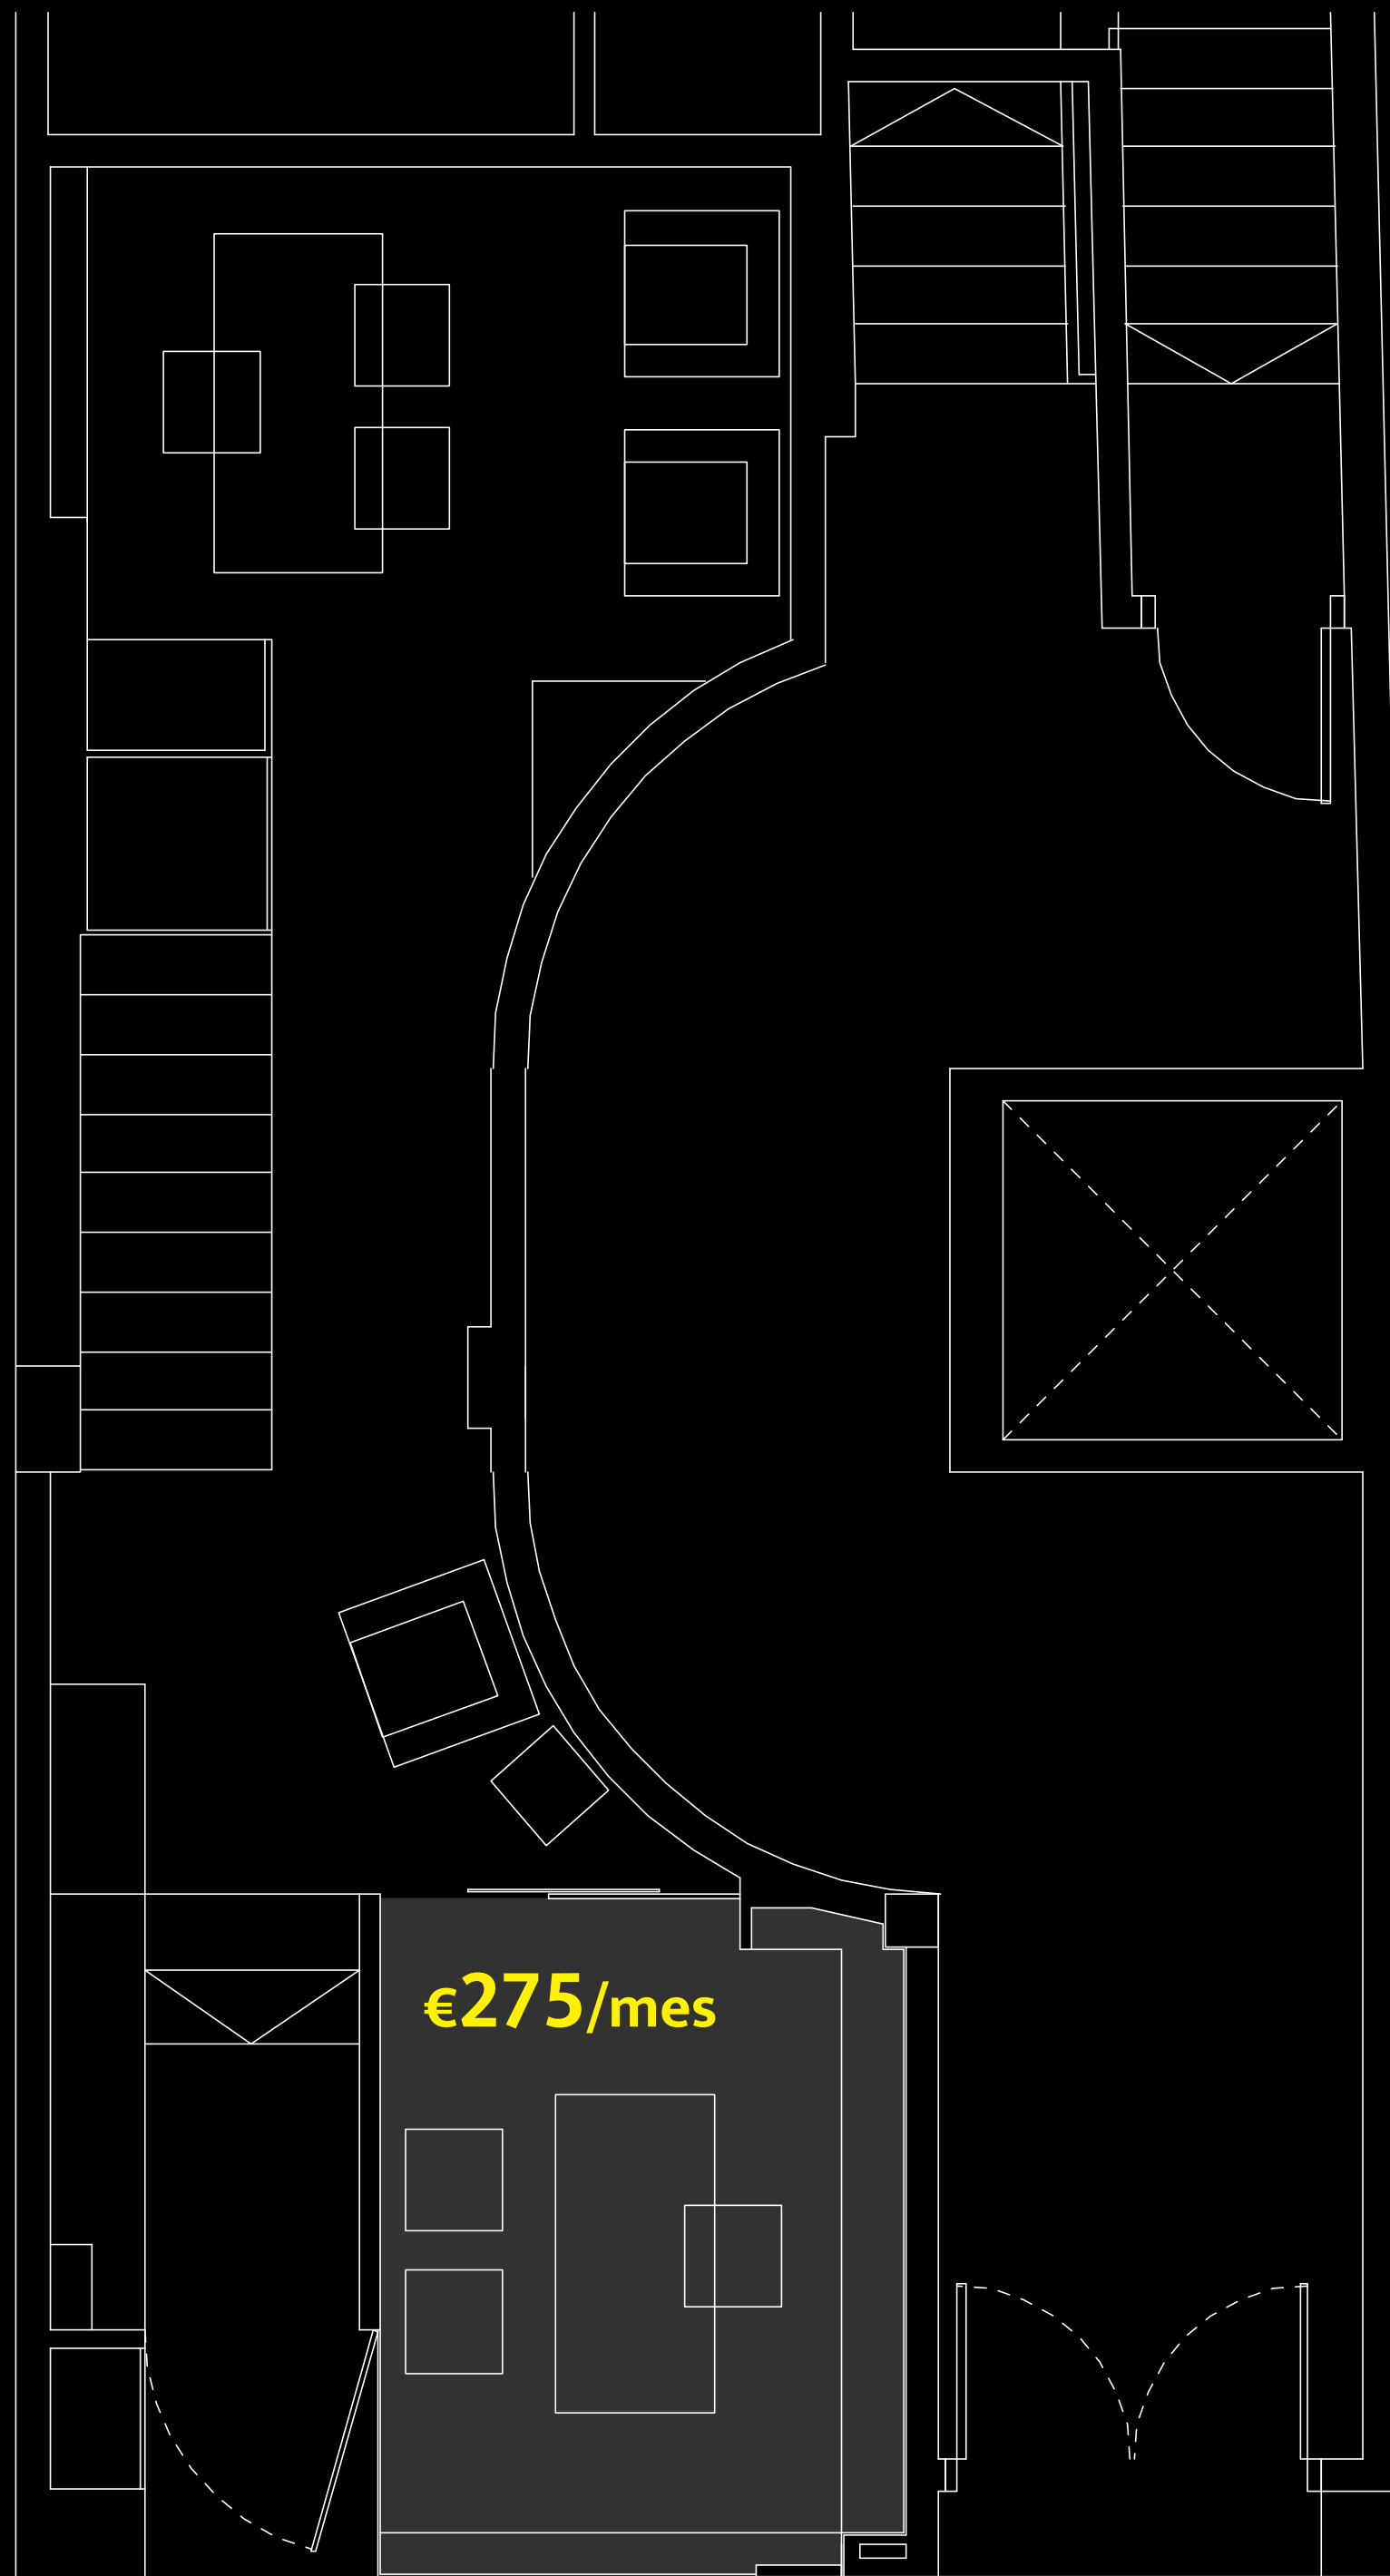

A modern office interior with a large abstract sculpture in the foreground and two people working at a desk in the background. The scene is dimly lit, with a large window in the background. The text 'despachos' is overlaid in the center.

despachos

coLABOR atinne  
COWORKING planta baja

DESPACHO CERRADO INDIVIDUAL DE 07,75m<sup>2</sup>